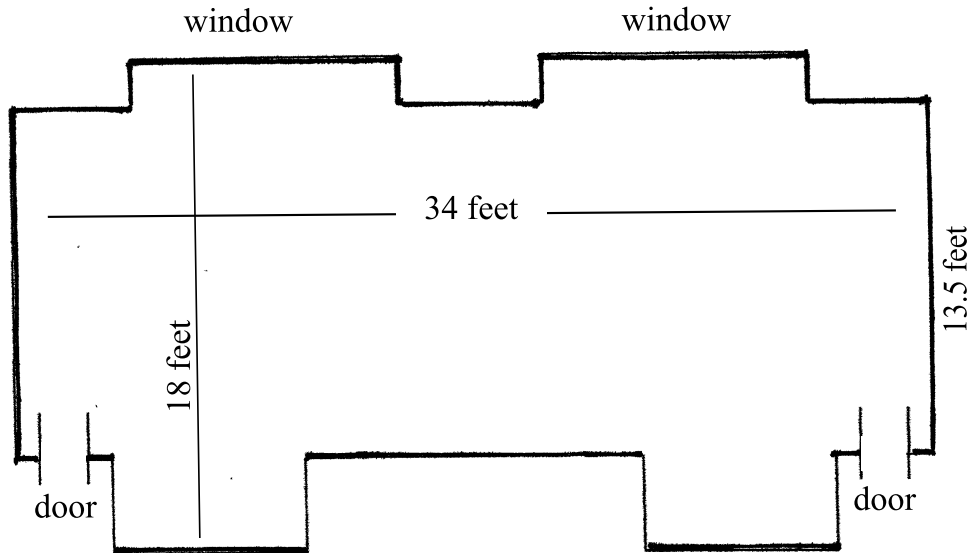

The CAESAR Room

Seats up to 36 persons.

Views of Mississippi River looking Northwest.

Measurements are approximate.