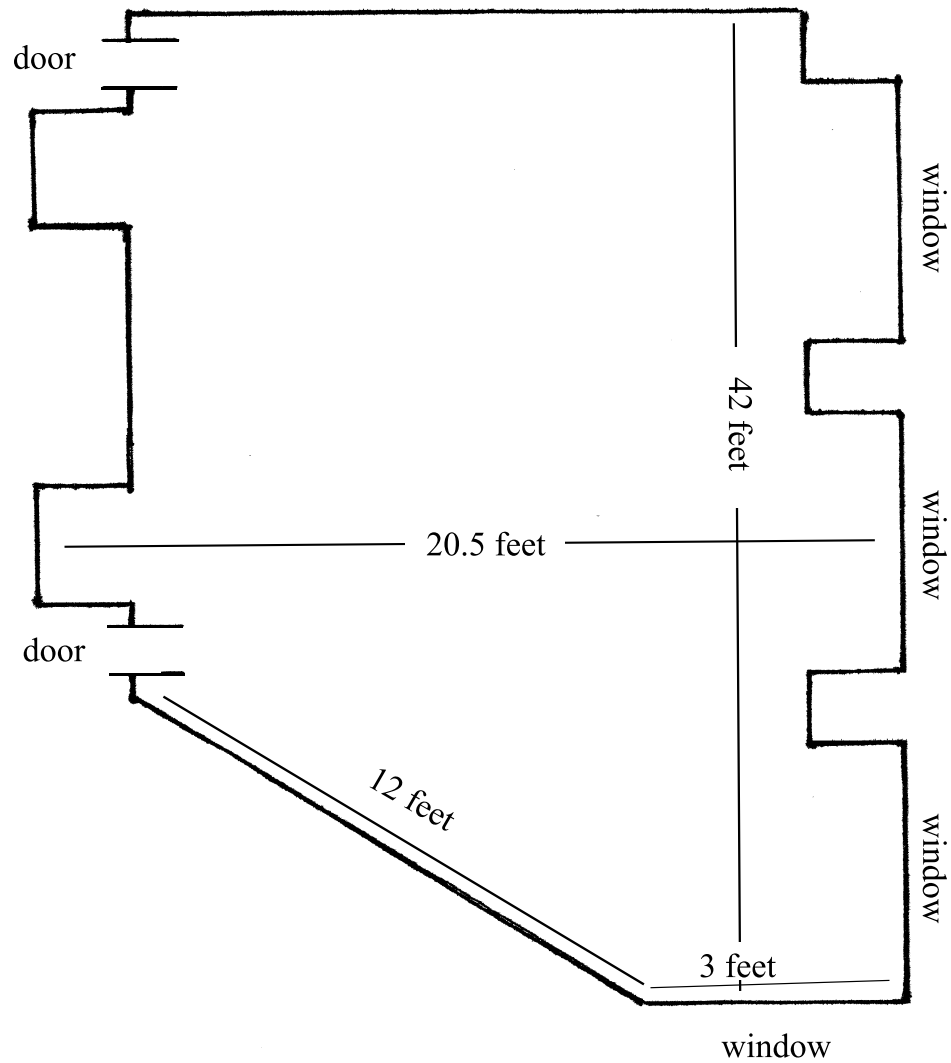

The Tuscany Room  
Seats up to 40.

*Views of Mississippi River looking West and North.*

Measurements are approximate.